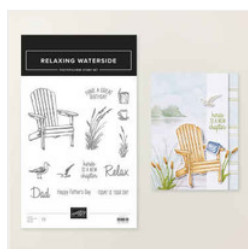

Supply List

Place Order
mo.rootes@polesapart.org

[Relaxing Waterside Photopolymer Stamp Set \(English\) - 167922](#)
Price: £19.00

[Banner Sayings Photopolymer Stamp Set \(English\) - 167044](#)
Price: £16.00

[Three Banner Punch - 167050](#)
Price: £25.00

[Lakeside Retreat Paper Pumpkin Refill \(English\) - 171464](#)
Price: £14.00

[Basic White A4 Cardstock - 166781](#)
Price: £14.00

[Balmy Blue A4 Cardstock - 147007](#)
Price: £14.00