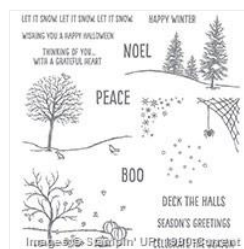

Supply List

Place Order
stampdesigns@comcast.net

Tree Builder Punch - 138295

Price: \$18.00

Word Window Punch - 119857

Price: \$16.00

Delicate Ornament Thinlits Dies - 139667

Price: \$29.00

Happy Scenes Photopolymer Stamp Set - 139821

Price: \$21.00

1-1/4" Circle Scallop Punch - 127811

Price: \$16.00

1-3/4" Scallop Circle Punch - 119854

Price: \$18.00

2-3/8" Scallop Circle Punch - 118874

Price: \$18.00