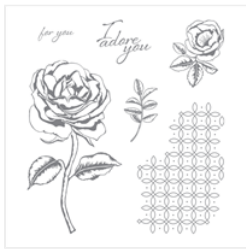

Supply List

Mary Blocher
360-509-7839

lennyandmary1@msn.com
www.maryblocher.stampinup.net

[Graceful Garden
Clear-Mount
Stamp Set -
143849](#)

Price: \$19.00

[Southern
Serenade Clear-
Mount Stamp Set -
145921](#)

Price: \$21.00

[Soft Suede 8-1/2"
X 11" Cardstock -
115318](#)

Price: \$9.25

[Garden Green 8-
1/2" X 11"
Cardstock -
102584](#)

Price: \$14.00

[Whisper White 8-
1/2" X 11"
Cardstock -
100730](#)

Price: \$9.75