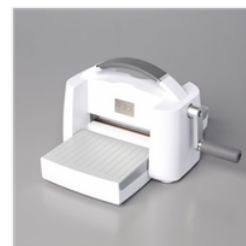

[Old Olive 8-1/2" X
11" Cardstock -
100702](#)

Price: \$14.00

[Wanted To Say
Dies - 161594](#)

Price: \$39.00

[Perennial Postage
Dies - 162607](#)

Price: \$33.00

[2" \(5.1 Cm\) Circle
Punch - 133782](#)

Price: \$25.00

[Stampin' Cut &
Emboss Machine -
149653](#)

Price: \$140.00

[Paper Trimmer -
152392](#)

Price: \$28.00

Cat on a Fence - By Your Side

Supply List

Tami White
tami@stampwithtami.com
www.stampwithtami.com

[Stampin' Seal -
152813](#)