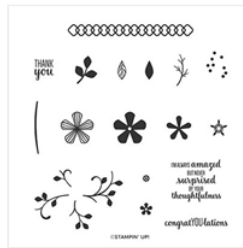

[Thoughtful Blooms
Photopolymer
Stamp Set
(English) - 152290](#)

Price: $0.00