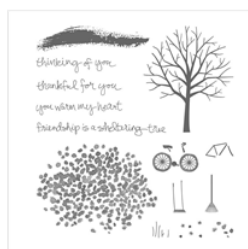

Supply List

Linda Fisher
336-260-2173

angelsofjoy@gmail.com

[Http://www.devotedstamper.com](http://www.devotedstamper.com)

[Sheltering Tree
Photopolymer
Stamp Set -
137163](#)

Price: \$25.00

[Six Sayings Clear-
Mount Stamp Set -
139852](#)

Price: \$11.00

[Six Sayings Wood-
Mount Stamp Set -
139849](#)

Price: \$15.00

[Cherry Cobbler 8-
1/2" X 11"
Cardstock -
119685](#)

Price: \$14.00

[Soft Suede 8-1/2"
X 11" Cardstock -
115318](#)

Price: \$9.25