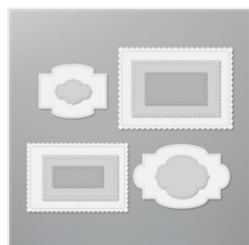

**Sale: \$6.30**

Price: \$15.75

**Basic White 8-1/2" X 11" Cardstock - 159276**

Price: \$14.00

**Smoky Slate 8-1/2" X 11" Cardstock - 131202**

Price: \$12.75

**Stitched So Sweetly Dies - 151690**

Price: \$44.00

**Crumb Cake Classic Stampin' Pad - 147116**

Price: \$11.00

**Soft Suede Classic Stampin' Pad - 147115**

Price: \$11.00

**Early Espresso Classic Stampin' Pad - 147114**

Price: \$11.00

**Gray Granite Classic Stampin' Pad - 147118**