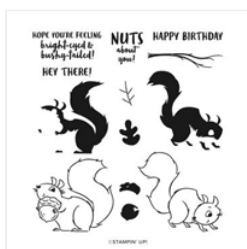

Supply List

Place Order
jbpicard@shaw.ca

Nuts About Squirrels Photopolymer Stamp Set - 156475

Price: \$23.00

Lighthearted Lines Cling Stamp Set - 155042

Price: \$29.00

Beauty Of The Earth 12" X 12" (30.5 X 30.5 Cm) Designer Series Paper - 155841

Price: \$15.75

Basic White 8-1/2" X 11" Cardstock - 159276

Price: \$13.25

Smoky Slate 8-1/2" X 11" Cardstock - 131202

Price: \$12.00

Stitched So Sweetly Dies - 151690

Price: \$44.00

Crumb Cake Classic Stampin' Pad - 147116