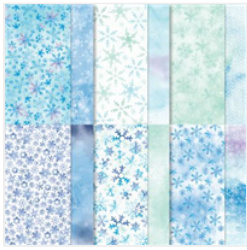

Supply List

Pip Todman of Queen Pip Cards

07989 571010

queenpipcards@gmail.com

www.queenpipcards.com

[Snowflake
Splendor Designer
Series Paper -
153512](#)

Price: £10.75

[Misty Moonlight A4
Cardstock -
153086](#)

Price: £14.00

[Seaside Spray A4
Cardstock -
150889](#)

Price: £8.25

[Whisper White A4
Cardstock -
106549](#)

Price: £9.00

[Misty Moonlight
Classic Stampin'
Pad - 153118](#)

Price: £10.25

[Pool Party
Stampin' Blends
Combo Pack -
154894](#)