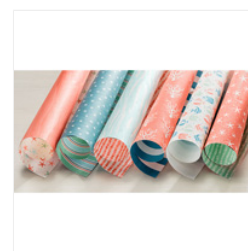

**By The Shore
Designer Series
Paper - 141640**

Price: £10.00