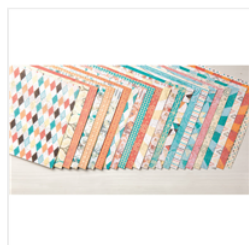

Price: £6.50

**Calypso Coral
Classic Stampin'
Pad - 126983**

Price: £6.00

**By The Shore
Designer Series
Paper - 141640**

Price: £10.00

**Cupcakes &
Carousels
Designer Series
Paper Stack -
142744**

Price: £9.00