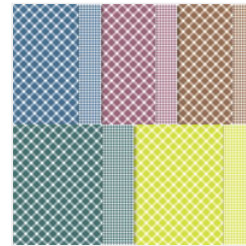

Price: \$20.00

[Soft Shimmer 12" X 12" \(30.5 X 30.5 Cm\) Specialty Paper - 161750](#)

Price: \$11.00

[Masterfully Made 12" X 12" \(30.5 X 30.5 Cm\) Designer Series Paper - 161192](#)

Price: \$12.50

[Glorious Gingham 6" X 6" \(15.2 X 15.2 Cm\) Designer Series Paper - 163170](#)