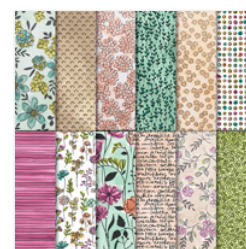

Price: \$21.00

[Whisper White 8-
1/2" X 11" Thick
Cardstock -
140272](#)

Price: \$8.25

[Basic Black 8-1/2"
X 11" Cardstock -
121045](#)

Price: \$14.00

[Share What You
Love Specialty
Designer Series
Paper - 146926](#)

Price: \$27.00

[Whisper White 8-
1/2" X 11"
Cardstock -
100730](#)

Price: \$9.75

[Tuxedo Black
Memento Ink Pad -
132708](#)

Price: \$8.00

[Grapefruit Grove
Classic Stampin'
Pad - 147142](#)

Price: \$7.50

[Old Olive Classic
Stampin' Pad -
147090](#)