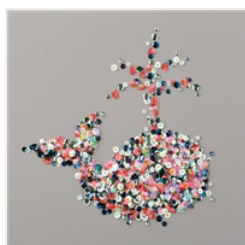

Price: £10.75

[Whale Of A Time Sequins - 152461](#)

Price: £6.00

[Pool Party 3/8" \(1 Cm\) Sheer Ribbon - 152462](#)

Price: £5.75

[Take Your Pick - 144107](#)

Price: £11.25

[Just Jade Classic Stampin' Pad - 153115](#)