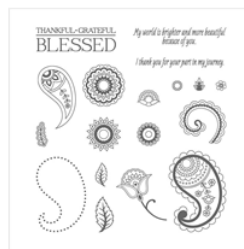

Price: \$29.00

[Big Shot - 143263](#)

Price: \$110.00

[Paisleys & Posies Photopolymer Stamp Set - 142196](#)

Price: \$21.00

[Crushed Curry 8-1/2" X 11" Cardstock - 131199](#)

Price: \$14.00

[Basic Black 8-1/2" X 11" Cardstock - 121045](#)