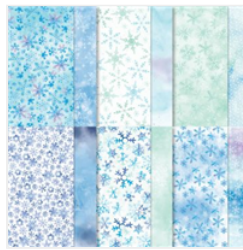

Supply List

Place Order
sam@pootlespapercraft.co.uk

Life Is Beautiful
Photopolymer
Stamp Set -
154871

Price: £16.00

Gilded Autumn
Specialty Designer
Series Paper -
153520

Sale: £5.60
Price: £14.00

Snowflake
Splendor Designer
Series Paper -
153512

Price: £10.75

Early Espresso
Classic Stampin'
Pad - 147114

Price: £7.00

Mint Macaron
Classic Stampin'
Pad - 147106

Price: £7.00

Balmy Blue Classic
Stampin' Pad -
147105

Price: £7.00

Cajun Craze
Classic Stampin'
Pad - 147085