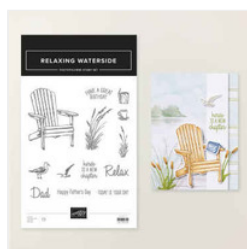

Supply List

Peggy Murwin

815-653-2216

peggymurwin@comcast.net

www.stampwithpeggy.com

[Relaxing Waterside Bundle \(English\) - 167928](#)

Price: \$46.75

[Relaxing Waterside Photopolymer Stamp Set \(English\) - 167922](#)

Price: \$20.00

[Relaxing Waterside Dies - 167927](#)

Price: \$32.00

[Waterside Retreat 12" X 12" \(30.5 X 30.5 Cm\) Designer Series Paper - 167920](#)

Price: \$13.00

[Pecan Pie 8-1/2" X 11" Cardstock - 161717](#)