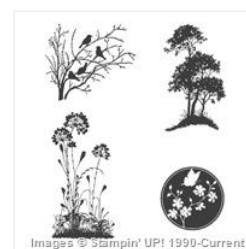

[Serene Silhouettes Clear-Mount Stamp Set - 127324](#)

Price: $18.00