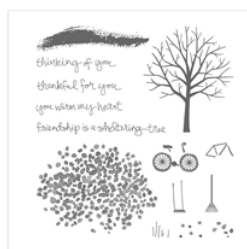

Supply List

Amber Meulenbelt

519-749-2098

stampwithamber@gmail.com

www.stampwithamber.com

Images © Stampin' UP! 1990-Current

[Stamp Carving Kit](#)
- 133402

Price: \$25.95