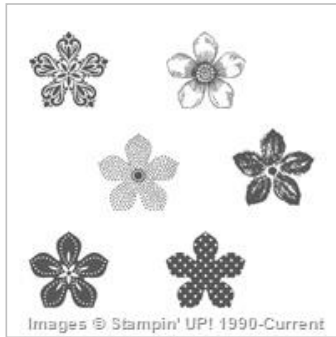

Wild Wasabi Classic  
Stampin' Pad

126959  
 € 8,00

Alphanumeric Simply  
Pressed Clay Mold

137854  
 € 11,95

Simply Pressed Clay

130685  
 € 8,50

Petite Petals Punch

133322  
 € 16,00