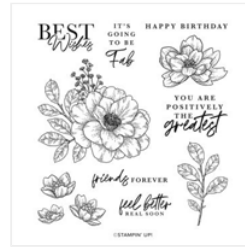

[Cottage Rose Cling Stamp Set (English) - 159040](#)

Price: $44.00