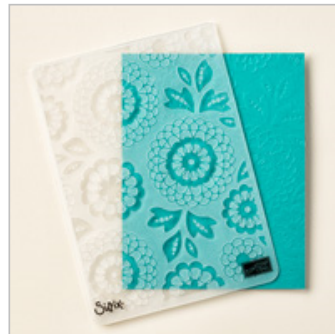

Supply List

[A Nice Cuppa Photopolymer Stamp Set](#)

140683
\$17.00

[Blushing Bride Classic Stampin' Pad](#)

131172
\$6.50

[Have A Cuppa Designer Series Paper Stack](#)

140567
\$8.00

[Whisper White 8-1/2" X 11" Cardstock](#)

100730
\$9.75

[Smoky Slate 8-1/2" X 11" Cardstock](#)

131202
\$8.50

[Blushing Bride 8-1/2" X 11" Cardstock](#)

131198
\$8.50

[Lovely Lace Textured Impressions Embossing Folder](#)

133737
\$7.50

[Big Shot](#)