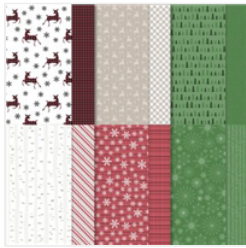

# Supply List

Place Order

[kthomas309@zoominternet.net](mailto:kthomas309@zoominternet.net)

[Peaceful Prints 12" X 12" \(30.5 X 30.5 Cm\) Specialty Designer Series Paper - 156628](#)

Price: \$0.00

[Be Dazzling 6" X 6" \(15.2 X 15.2 Cm\) Specialty Paper - 156629](#)

Price: \$0.00

[Whimsical Trees Bundle \(English\) - 156810](#)

Price: \$51.25

[Whimsical Trees Cling Stamp Set \(English\) - 156330](#)

Price: \$22.00

[Stitched With Whimsy Dies - 155314](#)

Price: \$29.00

[Basic White 12X12 \(30.5 X 30.5 Cm\) Cardstock - 159231](#)