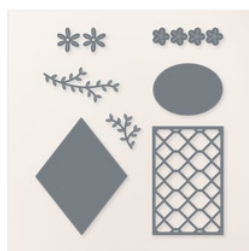

Peggy Noe

peggy@pretypapercards.com

<http://pretypapercards.com>

[Meant To Bee Dies - 166582](#)

Price: \$35.00

[Linked Together Dies - 164808](#)

Price: \$34.00

[Gold Textured Adhesive-Backed Dots - 164027](#)