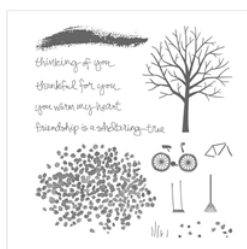

Supply List

Place Order
cdeichfeld@msn.com

[Sheltering Tree
Photopolymer
Stamp Set -
137163](#)

Price: $25.00