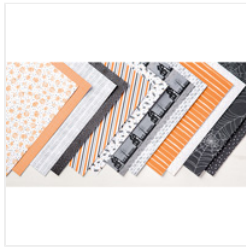

Supply List

Place Order
susanitell@gmail.com

[Halloween Night Specialty Designer Series Paper - 142022](#)
Price: \$13.00

[Basic Black 8-1/2" X 11" Cardstock - 121045](#)
Price: \$14.00

[Whisper White 8-1/2" X 11" Thick Cardstock - 140272](#)
Price: \$8.25