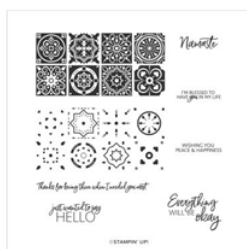

Supply List

Place Order
mo.rootes@polesapart.org

[Today's Tiles
Photopolymer
Stamp Set -
152528](#)

Price: £20.00