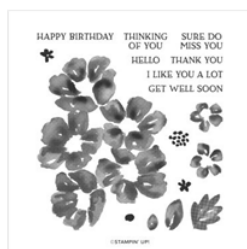

# Supply List

Place Order  
[mo.rootes@polesapart.org](mailto:mo.rootes@polesapart.org)

[Today's Tiles  
Photopolymer  
Stamp Set -  
152528](#)

Price: £20.00

[Blossoms In Bloom  
Photopolymer  
Stamp Set -  
152684](#)