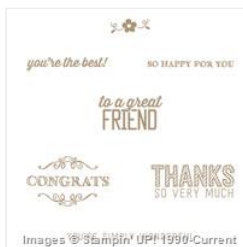

[Simply Wonderful
Wood Stamp Set -
139125](#)

Price: $0.00