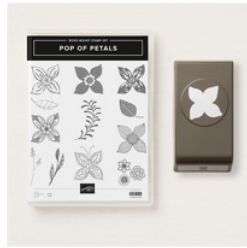

Supply List

Christy Fulk

christyfulk@createwithchristy.com

<https://www.createwithchristy.com/>

[Pop Of Petals
Clear-Mount
Bundle - 148385](#)

Price: \$36.00

[Pop Of Petals
Wood-Mount
Bundle - 148384](#)

Price: \$43.00

[Pop Of Petals
Clear-Mount
Stamp Set -
146649](#)

Price: \$22.00

[Pop Of Petals
Wood-Mount
Stamp Set -
146646](#)

Price: \$30.00

[Four-Petal Flower
Punch - 147041](#)

Price: \$18.00

[Detailed With Love
Clear-Mount
Stamp Set -
146606](#)