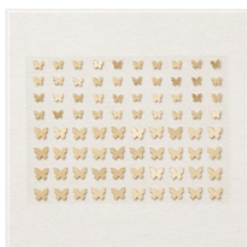

Pretty Peacock
Classic Stampin'
Pad - 150083
Price: \$12.25

Moody Mauve
Classic Stampin'
Pad - 161649
Price: \$12.25

Bubble Bath
Classic Stampin'
Pad - 161664
Price: \$12.25

Pretty Peacock
Stampin' Blends
Combo Pack -
161676
Price: \$13.75

Basic White 8-1/2"
X 11" Thick
Cardstock -
159229
Price: \$12.25

Moody Mauve 8-
1/2" X 11"
Cardstock -
161723
Price: \$13.75

Pretty Peacock 8-
1/2" X 11"
Cardstock -
150880
Price: \$13.75

Basic White 8-1/2"
X 11" Cardstock -
159276
Price: \$14.50

Brushed Brass
Butterflies -
158136
Price: \$13.75

Timber 3D
Embossing Folder
- 156406
Price: \$15.00

2" (5.1 Cm) Circle
Punch - 133782
Price: \$30.00

1-3/4" (4.4 Cm)
Circle Punch -
119850
Price: \$30.00

Mini Stampin'
Dimensionals -
144108
Price: \$6.00