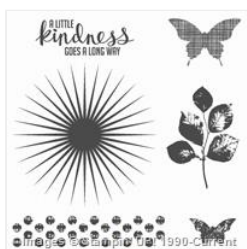

Supply List

Tanya Boser
218-368-6538

boser@paulbunyan.net
www.tinkerin-in-ink.blogspot.com

[Kinda Eclectic
Clear-Mount
Stamp Set -
135350](#)

Price: \$20.00

[Kinda Eclectic
Wood-Mount
Stamp Set -
135347](#)