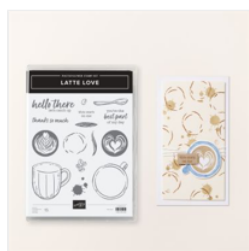

Supply List

Peggy Noe

peggy@prettypapercards.com

<http://prettypapercards.com>

[Latte Love
Photopolymer
Stamp Set
\(English\) - 163455](#)

Price: \$20.00

[Basic White 8-1/2"
X 11" Cardstock -
159276](#)

Price: \$13.00

[Petal Pink 8-1/2" X
11" Cardstock -
146985](#)

Price: \$14.00

[Pecan Pie 8-1/2" X
11" Cardstock -
161717](#)

Price: \$14.00

[A Little Latte 12" X
12" \(30.5 X 30.5
Cm\) Designer
Series Paper -
163453](#)