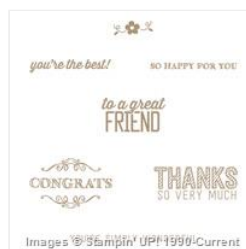

[Petal Potpourri
Clear Stamp Set -
138586](#)

Price: \$19.95

[Banner Banter
Clear-Mount
Stamp Set -
134060](#)

Price: \$14.00

[Gorgeous Grunge
Clear-Mount
Stamp Set -
130517](#)

Price: \$18.00

[Simply Wonderful
Clear Stamp Set -
139128](#)