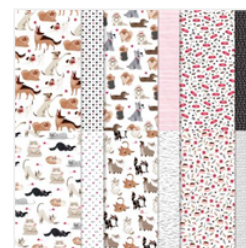

[Playful Pets
Designer Series
Paper - 152489](#)

Price: $11.50