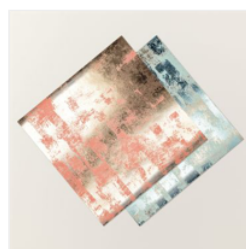

Supply List

Lynn Kolcun
614-592-7590
lynn.kolcun@gmail.com
AverysOwlery.com

[Delicate Desert Suite Collection \(English\) - 160537](#)

Price: \$89.00

[Delicate Desert 12" X 12" \(30.5 X 30.5 Cm\) Designer Series Paper - 160521](#)

Price: \$12.00

[Desert Details Bundle \(English\) - 160532](#)

Price: \$52.00

[Dry Brushed Metallic 12" X 12" \(30.5 X 30.5 Cm\) Specialty Designer Series Paper - 160837](#)

Price: \$8.00

[Gold Faceted Adhesive-Backed Sequins - 160536](#)

Price: \$8.00

[Pale Papaya 1/2" \(1.3 Cm\) Faux Velvet Trim - 160535](#)

Price: \$9.00

[Soft Succulent Classic Stampin' Pad - 155778](#)

Price: \$8.00

[Pale Papaya 8-1/2" X 11" Cardstock - 155668](#)

Price: \$9.25