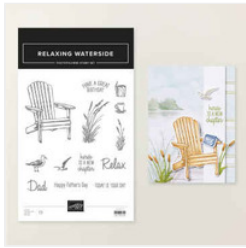

Waterside Retreat Fish card

Supply List

Susie Wood

(641) 660-2537

ds52wood@gmail.com

www.susiewood.stampinup.net

[Relaxing Waterside Photopolymer Stamp Set \(English\) - 167922](#)

Price: \$20.00

[Cutest Crew Photopolymer Stamp Set \(English\) - 167146](#)

Price: \$19.00

[Waterside Retreat 12" X 12" \(30.5 X 30.5 Cm\) Designer Series Paper - 167920](#)

Price: \$13.00

[Misty Moonlight 8-1/2 X 11" Cardstock - 153081](#)