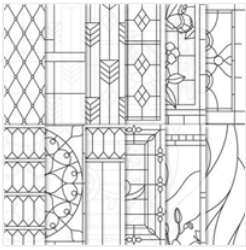

Supply List

Place Order
deseree.krumm@hotmail.com

Graceful Glass 6" X 6" (15.2 X 15.X Cm) Designer Vellum - 146344

Price: \$11.00

Whisper White 8-1/2" X 11" Thick Cardstock - 140272

Price: \$8.25

Daffodil Delight Stampin' Blends Markers Combo Pack - 144603