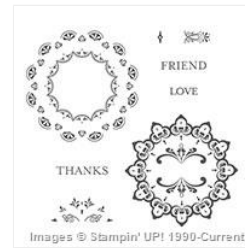

Make A Medallion -
143274

Price: £0.00