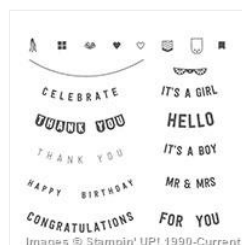

Any Occasion
Photopolymer
Stamp Set -
143348

Price: £0.00