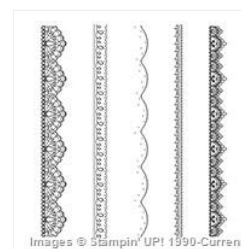

Supply List

Place Order
liz.yuille@artlover.com

Avant Garden
 Photopolymer
 Stamp Set -
 143272

Price: £0.00

Carried Away
 Designer Series
 Paper - 143608

Price: £0.00

So Very Much
 Wood-Mount
 Stamp Set -
 143340

Price: £0.00

So Very Much
 Clear-Mount
 Stamp Set -
 143343

Price: £0.00

Delicate Details
 Photopolymer
 Stamp Set -
 143314

Price: £0.00

Inside The Lines
 Designer Series
 Paper - 143830

Price: £0.00

3/8" Metallic
 Ribbon Combo
 Pack - 143601