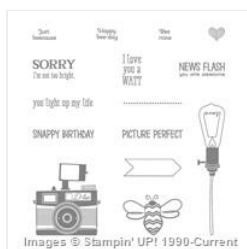

Supply List

Place Order
susanitell@gmail.com

[Pun Intended
Photopolymer
Stamp Set -
141804](#)

Price: \$9.50

[Pop Of Pink
Specialty Designer
Series Paper -
141648](#)

Price: \$13.00

[Perfectly Wrapped
Photopolymer
Stamp Set -
141960](#)