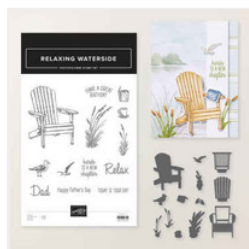

Supply List

Kim Quade
4026177955

kimgskards@gmail.com
www.kimplayswithpaper.com

[Relaxing Waterside Bundle \(English\) - 167928](#)

Price: \$46.75

[Scenic Coast 6" X 6" \(15.2 X 15.2 Cm\) Specialty Designer Series Paper - 167773](#)

Price: \$17.00

[Azure Afternoon 8-1/2" X 11" Cardstock - 161719](#)

Price: \$14.00

[Vellum 12" X 12" \(30.5 X 30.5 Cm\) Specialty Paper - 167099](#)

Price: \$10.00

[Basic White 8-1/2" X 11" Cardstock - 166780](#)