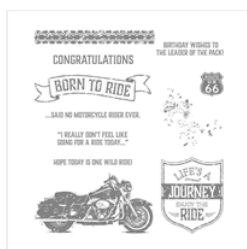

# Supply List

Place Order  
[cdeichfeld@msn.com](mailto:cdeichfeld@msn.com)

[One Wild Ride  
Clear-Mount  
Stamp Set -  
141724](#)

Price: \$21.00

[Playful  
Backgrounds  
Photopolymer  
Stamp Set -  
141920](#)