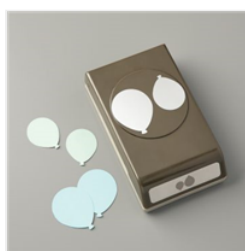

Supply List

Place Order
earlandjenilee@shaw.ca

[Balloon Celebration Photopolymer Stamp Set - 140675](#)
Price: \$33.00

[Balloon Bouquet Punch - 140609](#)
Price: \$24.00

[Triple Banner Punch - 138292](#)
Price: \$28.00

[Silver Metallic Thread - 138402](#)
Price: \$4.75

[Fancy Frost Specialty Designer Series Paper - 142014](#)
Price: \$17.00

[Smoky Slate 8-1/2" X 11" Cardstock - 131202](#)
Price: \$20.00

[Soft Sky 8-1/2" X 11" Cardstock - 131203](#)
Price: \$10.00