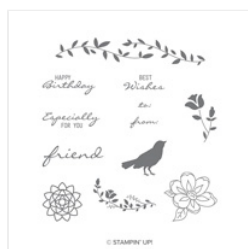

Supply List

Peggy Noe

peggy@prettypapercards.com

<http://prettypapercards.com>

[Botanical Bliss Cling-Mount Stamp Set - 151284](#)

Price: \$19.00

[Whisper White 8-1/2" X 11" Cardstock - 100730](#)

Price: \$9.75