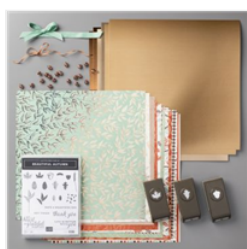

Supply List

Place Order
tygressden@gmail.com

Gilded Autumn Suite Collection (English) - 155123

Price: \$96.25

Beautiful Autumn Bundle (English) - 155189

Price: \$50.25

Beautiful Autumn Photopolymer Stamp Set (English) - 153450

Price: \$17.00

Autumn Punch Pack - 153609

Sale: \$23.40

Price: \$39.00

Detailed Bands Dies - 149549

Sale: \$15.20

Price: \$38.00

Gilded Autumn Specialty Designer Series Paper - 153520

Sale: \$9.00

Price: \$15.00

Brushed Metallic Cardstock - 153524

Sale: \$6.00

Price: \$15.00

Very Vanilla 8-1/2" X 11" Cardstock - 101650

Price: \$10.50

Early Espresso Classic Stampin' Pad - 147114