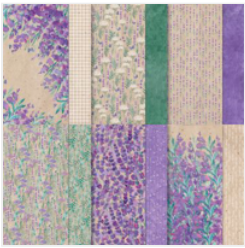

Supply List

Margaret Knight
678-910-2480

creativestampingwithMargaret@gmail.com
www.CreativeStampingwithMargaret.com

[Perennial Lavender 12" X 12" \(30.5 X 30.5 Cm\) Designer Series Paper - 162593](#)

Price: \$12.50

[Perennial Postage Bundle \(English\) - 162608](#)

Price: \$51.25

[Painted Lavender Photopolymer Stamp Set - 162594](#)

Price: \$20.00

[Lost Lagoon 8-1/2" X 11" Cardstock - 133679](#)

Price: \$14.00

[Basic White 8-1/2" X 11" Cardstock - 159276](#)