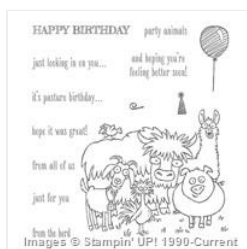

Supply List

Jody Brechbill

717 372 5508

jodybrechbill322@gmail.com

www.jodybrechbill.stampinup.net

[From The Herd
Photopolymer
Stamp Set -
137162](#)

Price: \$15.95

[Smoky Slate 8-1/2"
X 11" Cardstock -
131202](#)