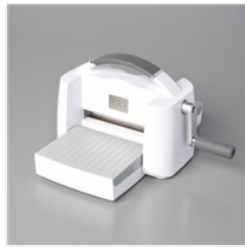

Price: \$34.00

Stampin' Dimensionals - 104430

Price: \$4.25

Multipurpose Liquid Glue - 110755

Price: \$6.00

Supply List

Julie Gilson

734-536-0802

julie48188@gmail.com

WWW.STAMPINGALA.COM

Simply Scored
Scoring Tool -
122334

Price: \$37.00

Stampin' Cut &
Emboss Machine -
149653

Price: \$130.00