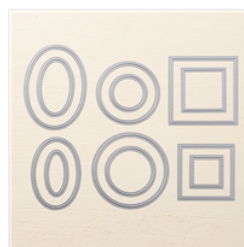

Price: \$11.25

Basic Black 8-1/2"  
X 11" Cardstock -  
121045

Price: \$12.75

Whisper White 8-  
1/2" X 11"  
Cardstock -  
100730

Price: \$13.25

White Stampin'  
Emboss Powder -  
109132

Price: \$8.25

Peaceful Poppies  
Sequins - 151325

Price: \$9.50

Layering Ovals  
Dies - 151771

Price: \$48.00

Stitched Shapes  
Dies - 145372

Price: \$41.00

Snail Adhesive -  
104332

Price: \$9.50