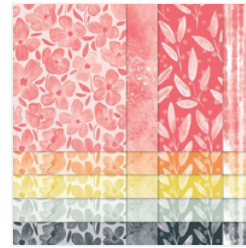

[2025-2027 In Color™ 6" X 6" (15.2 X 15.2 Cm) Designer Series Paper - 165300](#)

Price: $12.50