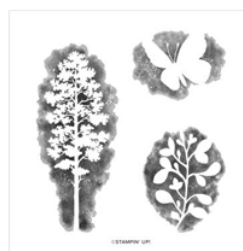

Supply List

Lorri Heiling

lorriheiling@gmail.com

confessionsofastampingaddict.com

[Bouquet Of Love Hybrid Embossing Folder - 157641](#)

Price: \$29.00

[Art Gallery Photopolymer Stamp Set - 158201](#)

Price: \$22.00

[Timeless Tulips Photopolymer Stamp Set \(English\) - 158327](#)

Price: \$18.00

[Amazing Silhouettes Cling Stamp Set - 157814](#)

Price: \$22.00

[Brilliant Wings Dies - 155523](#)

Price: \$44.00

[Symbols Of Fortune 12" X 12" \(30.5 X 30.5 Cm\) Specialty Designer Series Paper - 157652](#)