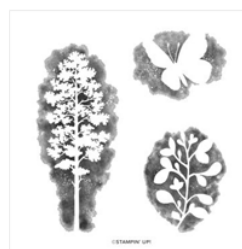

Sale: \$8.80

Price: \$22.00

Timeless Tulips
Photopolymer
Stamp Set
(English) - 158327

Sale: \$14.40

Price: \$18.00

Amazing
Silhouettes Cling
Stamp Set -
157814

Sale: \$8.80

Price: \$22.00

Brilliant Wings
Dies - 155523

Sale: \$17.60

Price: \$44.00

Symbols Of
Fortune 12" X 12"
(30.5 X 30.5 Cm)
Specialty Designer
Series Paper -
157652

Sale: \$6.00

Price: \$15.00

Gold Foil Sheets -
132622

Price: \$5.00