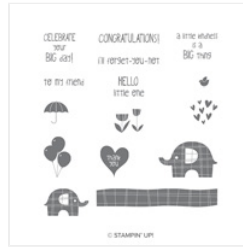

# Supply List

Jenn Tinline  
905-802-9902

[fun@stampwithjenn.com](mailto:fun@stampwithjenn.com)  
[www.stampwithjenn.com](http://www.stampwithjenn.com)

Little Elephant  
Clear-Mount  
Bundle - 148340

Price: \$45.75

Little Elephant  
Wood-Mount  
Bundle - 148338

Price: \$55.75

Little Elephant  
Clear-Mount  
Stamp Set -  
145728

Price: \$27.00

Little Elephant  
Wood-Mount  
Stamp Set -  
145725

Price: \$38.00

Elephant Builder  
Punch - 145652