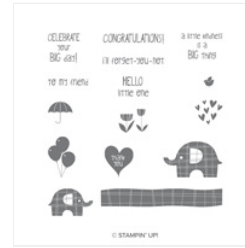

Little Elephant
Wood-Mount
Stamp Set -
145725

Price: $38.00